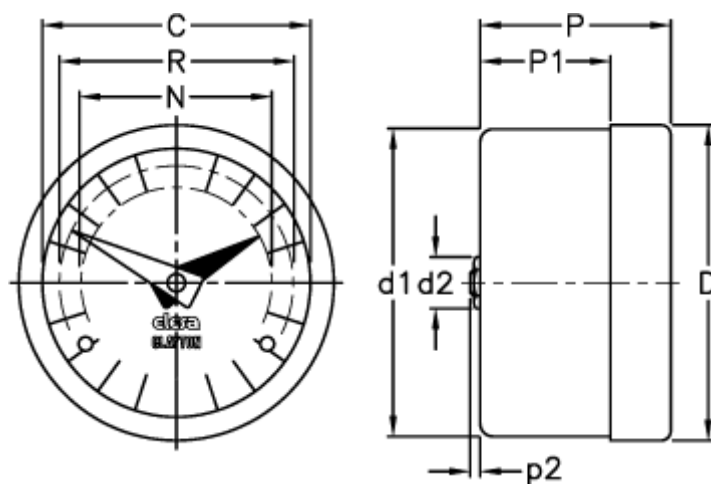

# Data Sheet

Article number: 2307021851

Description: E+G Gravity indicator  
GA05-0050-D

## Measures

C = 102

R = 89

D = 112.7

D1 = 111.0

d2 = 8

N = 76

P = 32

P1 = 18.8

p2 = 1.0